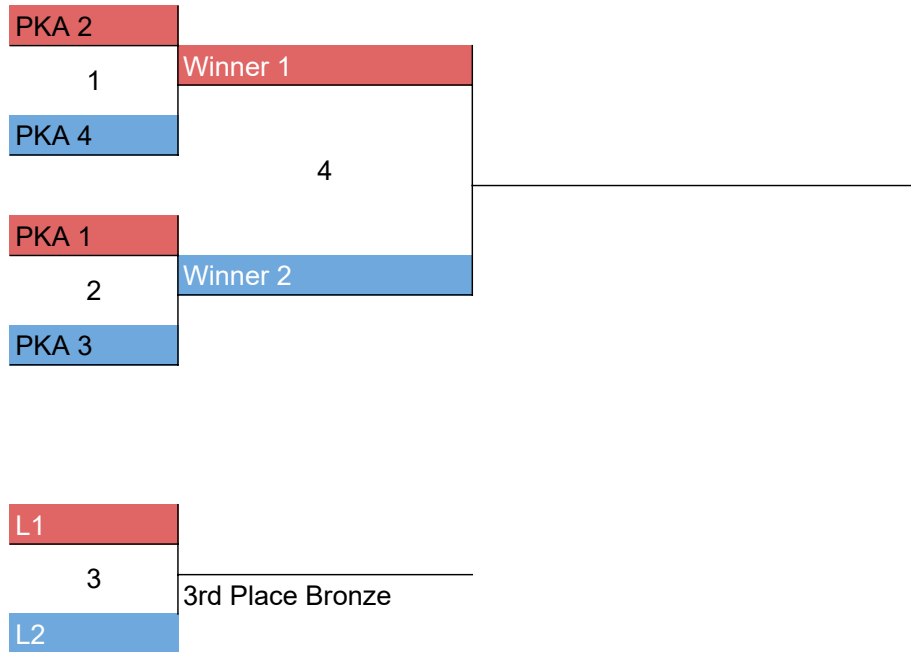

1st Place _____

2nd Place _____

Division 16

Team Kata Intermediate/Advanced

Start Time _____
 End Time _____

PKA2	Kate Mullins, Nathan Adey, Charlette Adey	Powers Karate Academy
PKA4	Owen Alyward, Oliver Alyward, Faith Oyelami	Powers Karate Academy
PKA1	Janice Mullins, Dawn Martin, Pete Ramon Hamill	Powers Karate Academy
PKA3	Peter Psathas, Renee Robichaud, Mackenzie Ryan	Powers Karate Academy