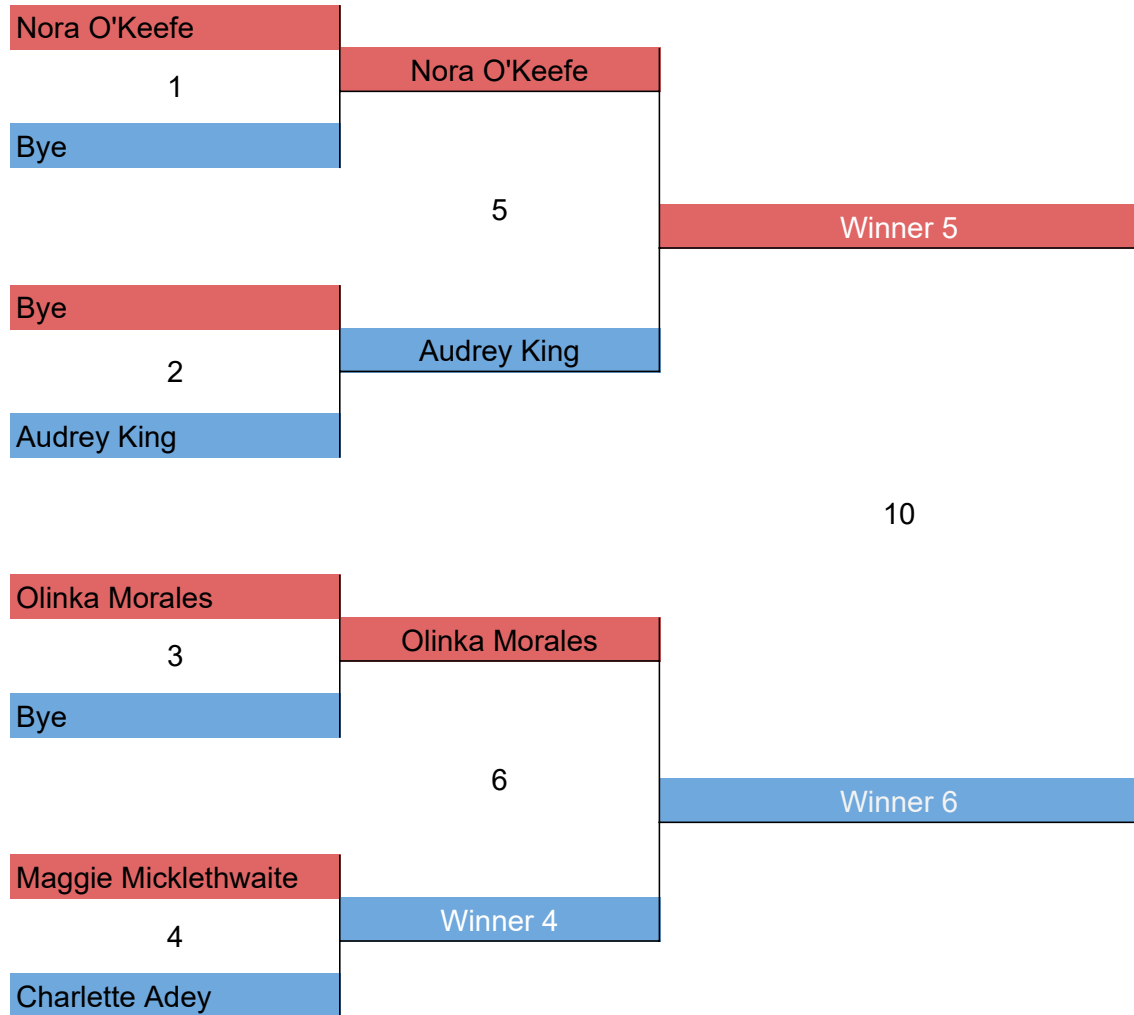

Sofia Ducey

Chloe Finlay

Sofia Ducey	NL Tsuruoka Karate-Do
Faith Oyelami	Powers Karate Academy
Chloe Finlay	NL Tsuruoka Karate-Do

1st Place _____

2nd Place _____

3rd Place _____

Division 2

Kata Female U12 Intermediate/Advanced