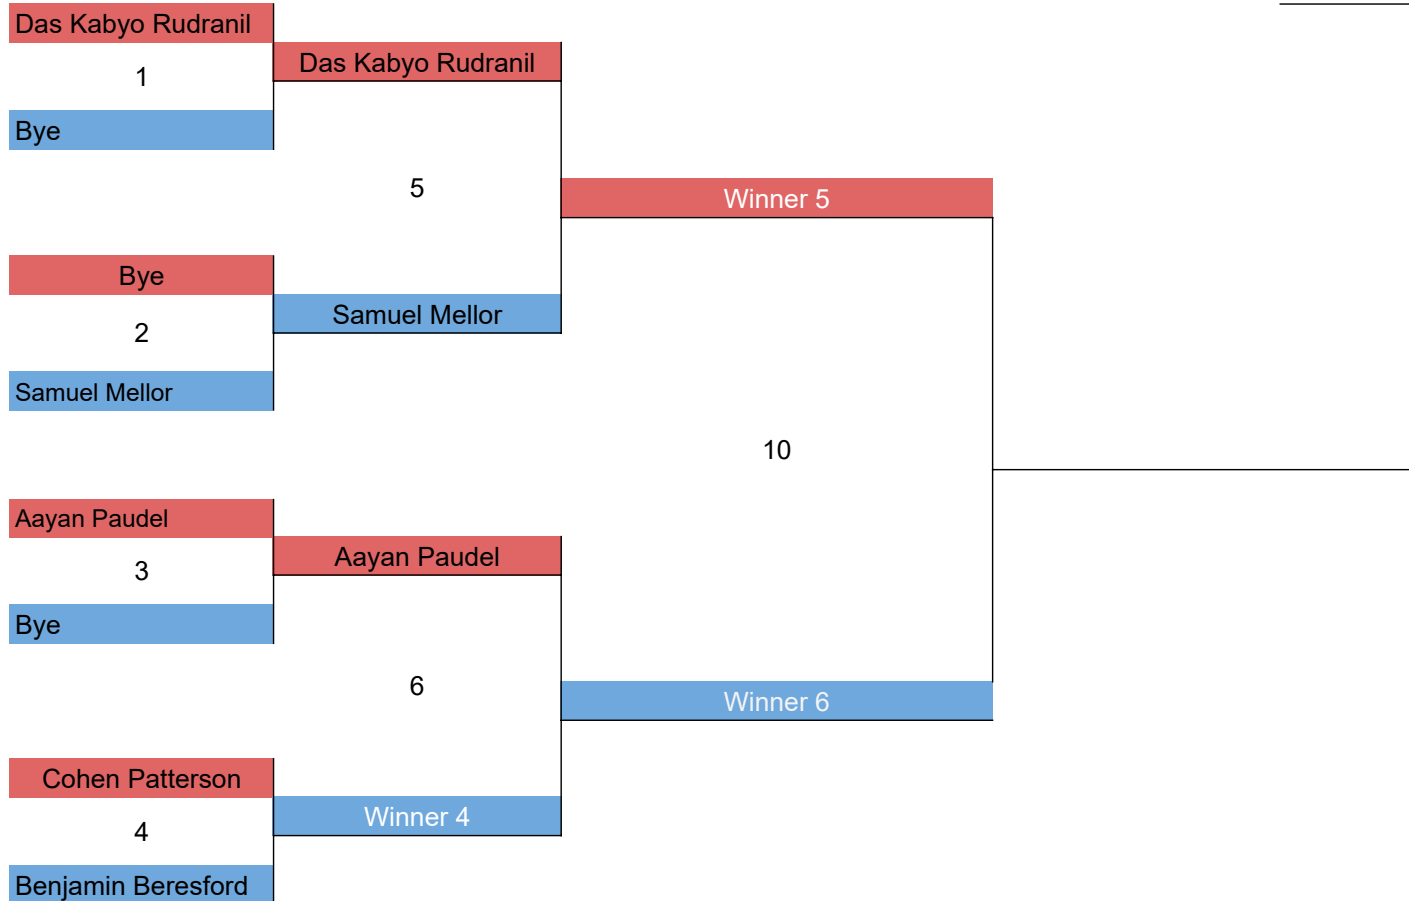

Division 7

Kata Male 7/8 Novice

Start Time _____
End Time _____

Cohen Patterson	Killick Coast Karate Club
Benjamin Beresford	Ascend Performance Karate
Das Kabyo Rudranil	Powers Karate Academy
Samuel Mellor	Ascend Performance Karate
Aayan Paudel	Powers Karate Academy

1st Place _____
2nd Place _____
3rd Place _____
4th Place _____
Participation _____