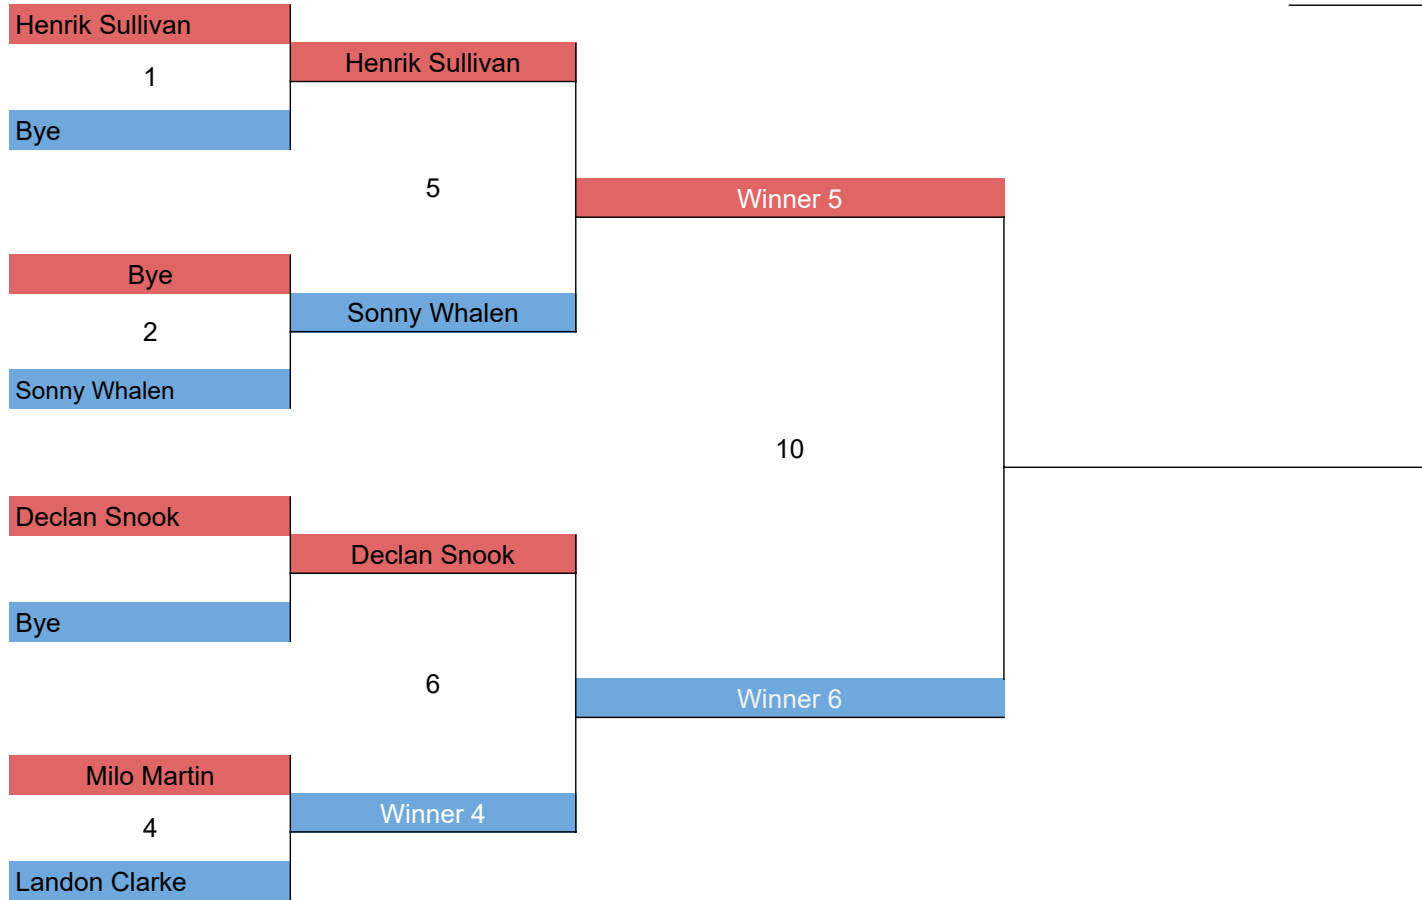

Division 8

Kata Male U10 Intermediate/Advanced

Start Time _____
End Time _____

Milo Martin	Ascend Performance Karate
Landon Clarke	NL Tsuruoka Karate-Do
Henrik Sullivan	Ascend Performance Karate
Sonny Whalen	NL Tsuruoka Karate-Do
Declan Snook	Killick Coast Karate Club

1st Place _____
2nd Place _____
3rd Place _____
4th Place _____
Participation _____